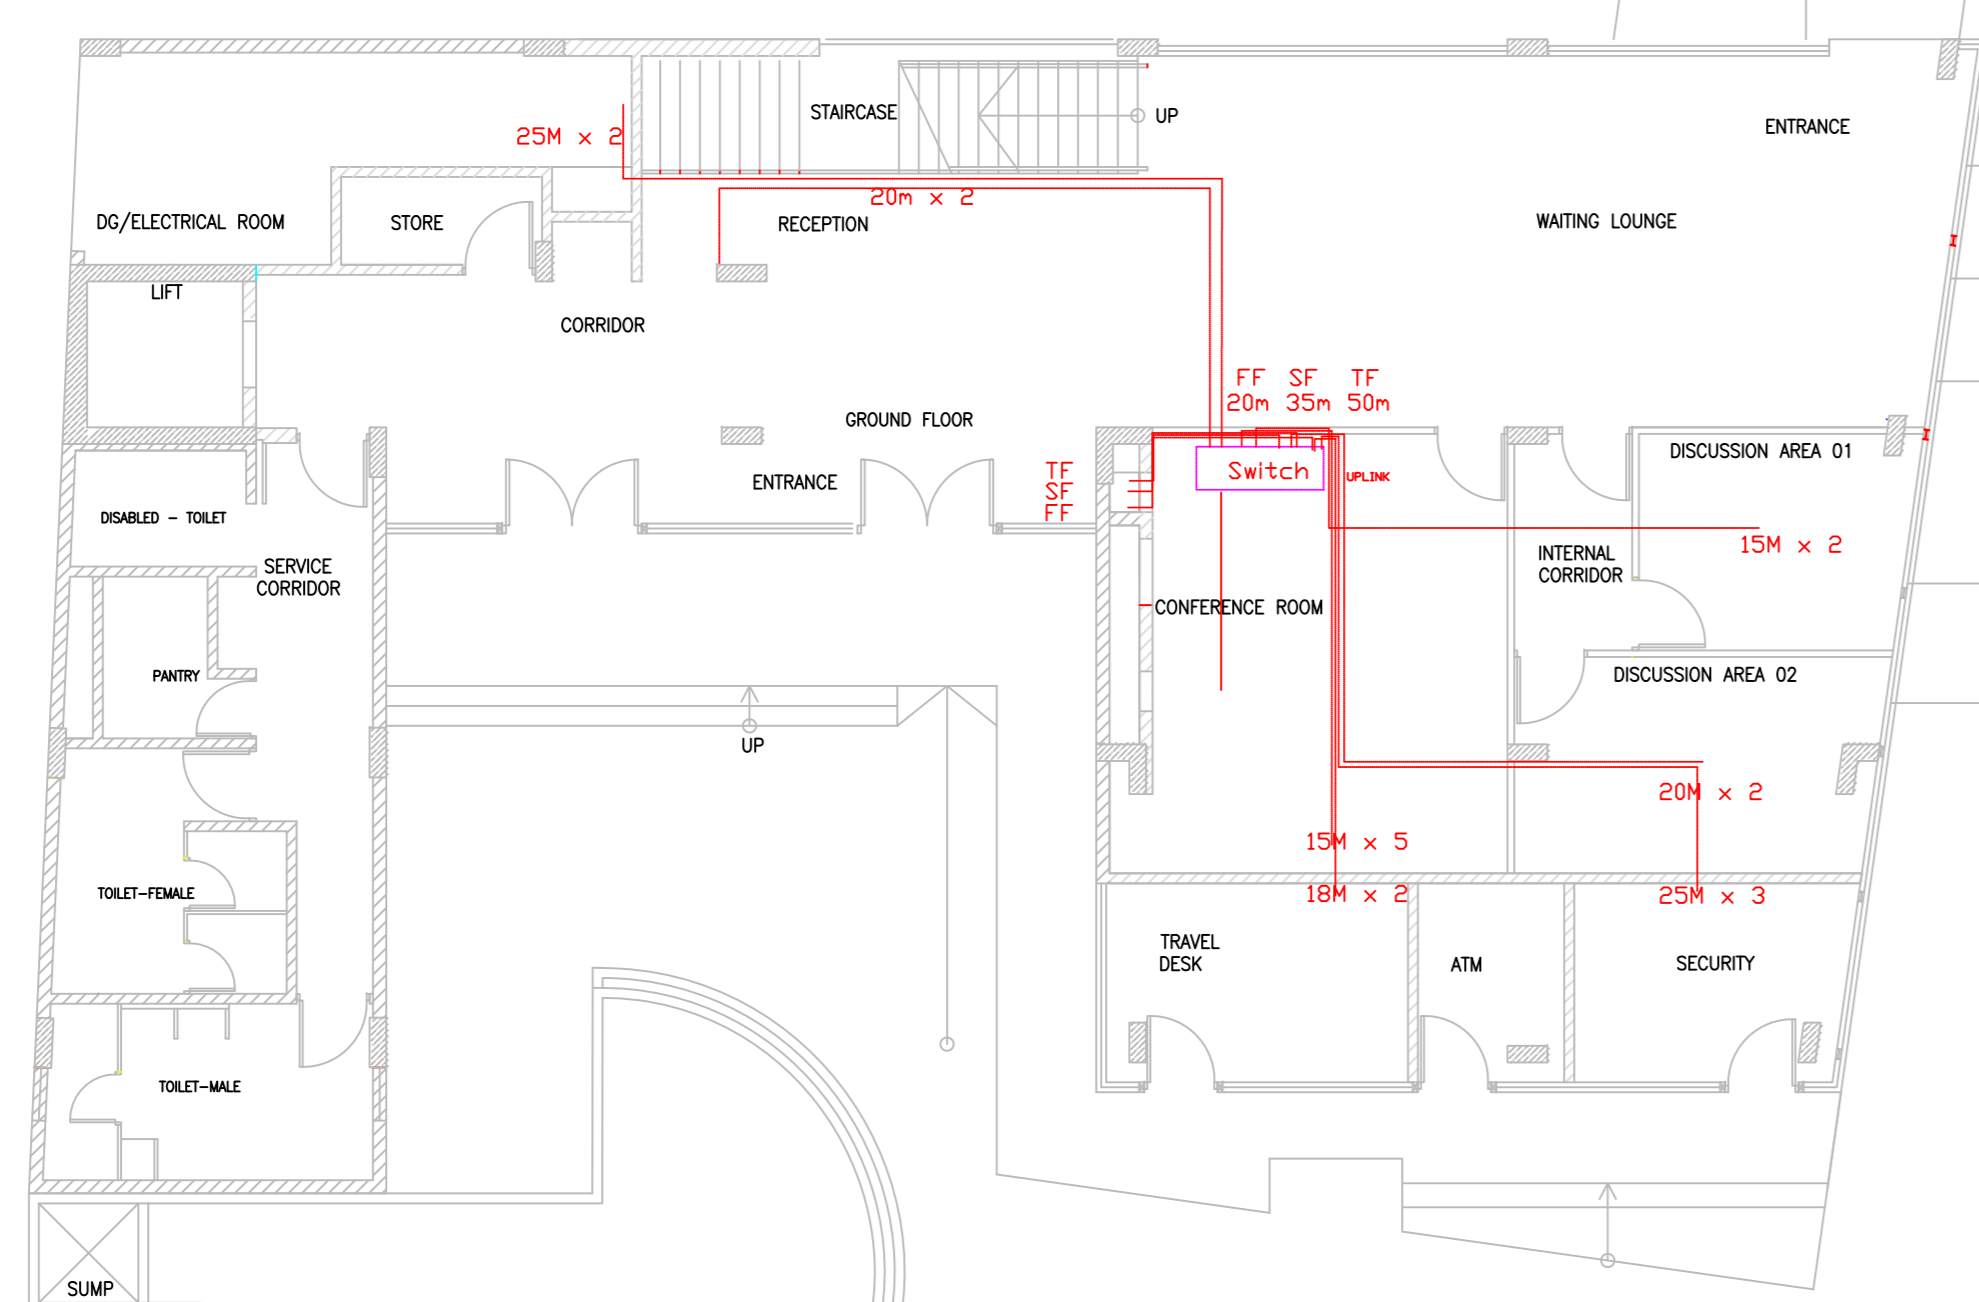

GEO BLOCK

ADMIN BLOCK

C1 BLOCK

C2 BLOCK

C3 BLOCK

AUDITORIUM BLOCK

KEY PLAN

N

FOR TENDER

LEGEND

CLIENT

NCSCM

PROJECT TITLE

NCSCM BUILDING NETWORKING

DRAWING TITLE

NETWORKING LAYOUT : GROUND FLOOR