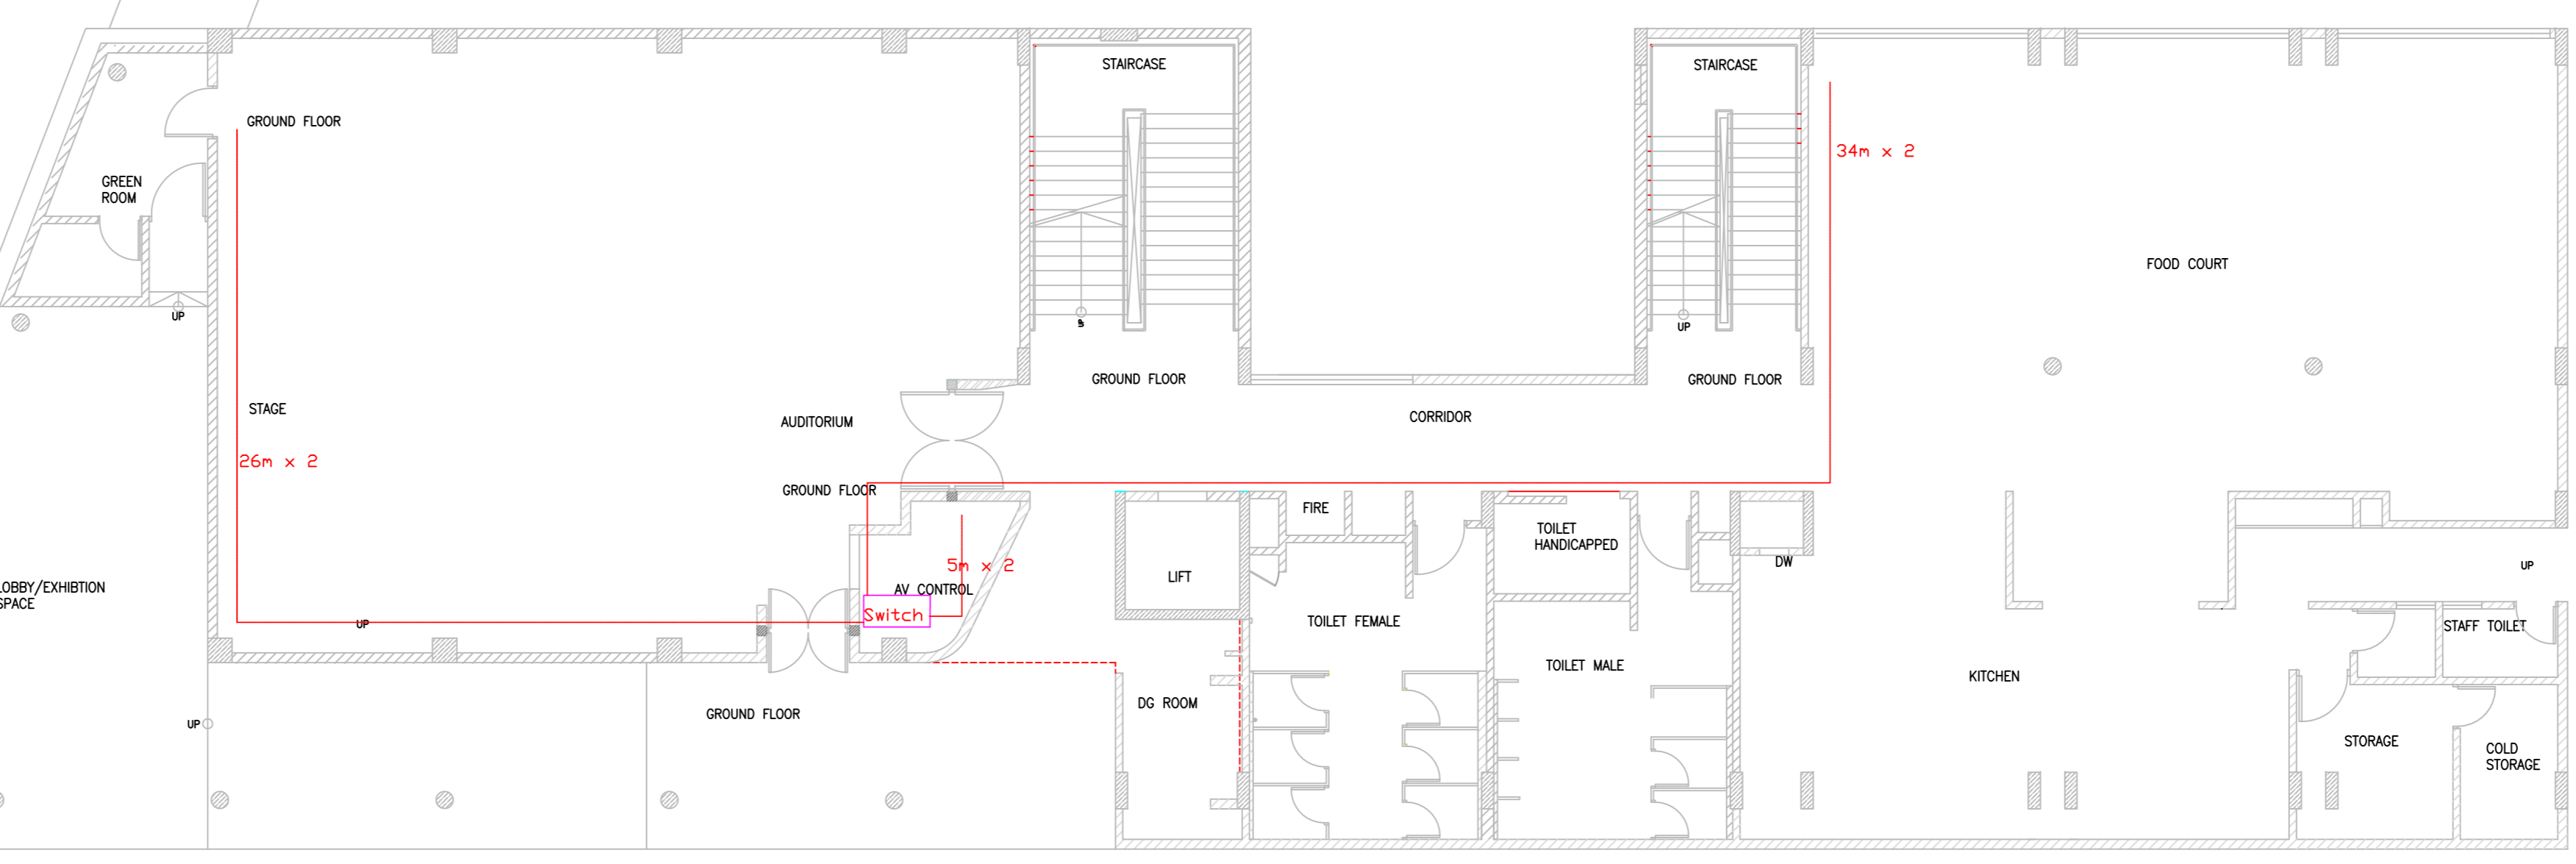

GEO BLOCK

ADMIN BLOCK

C1 BLOCK

C2 BLOCK

C3 BLOCK

AUDITORIUM BLOCK

KEY PLAN

N

FOR TENDER

LEGEND

CLIENT

NCSCM

PROJECT TITLE

NCSCM BUILDING NETWORKING

DRAWING TITLE

NETWORKING LAYOUT : GROUND FLOOR