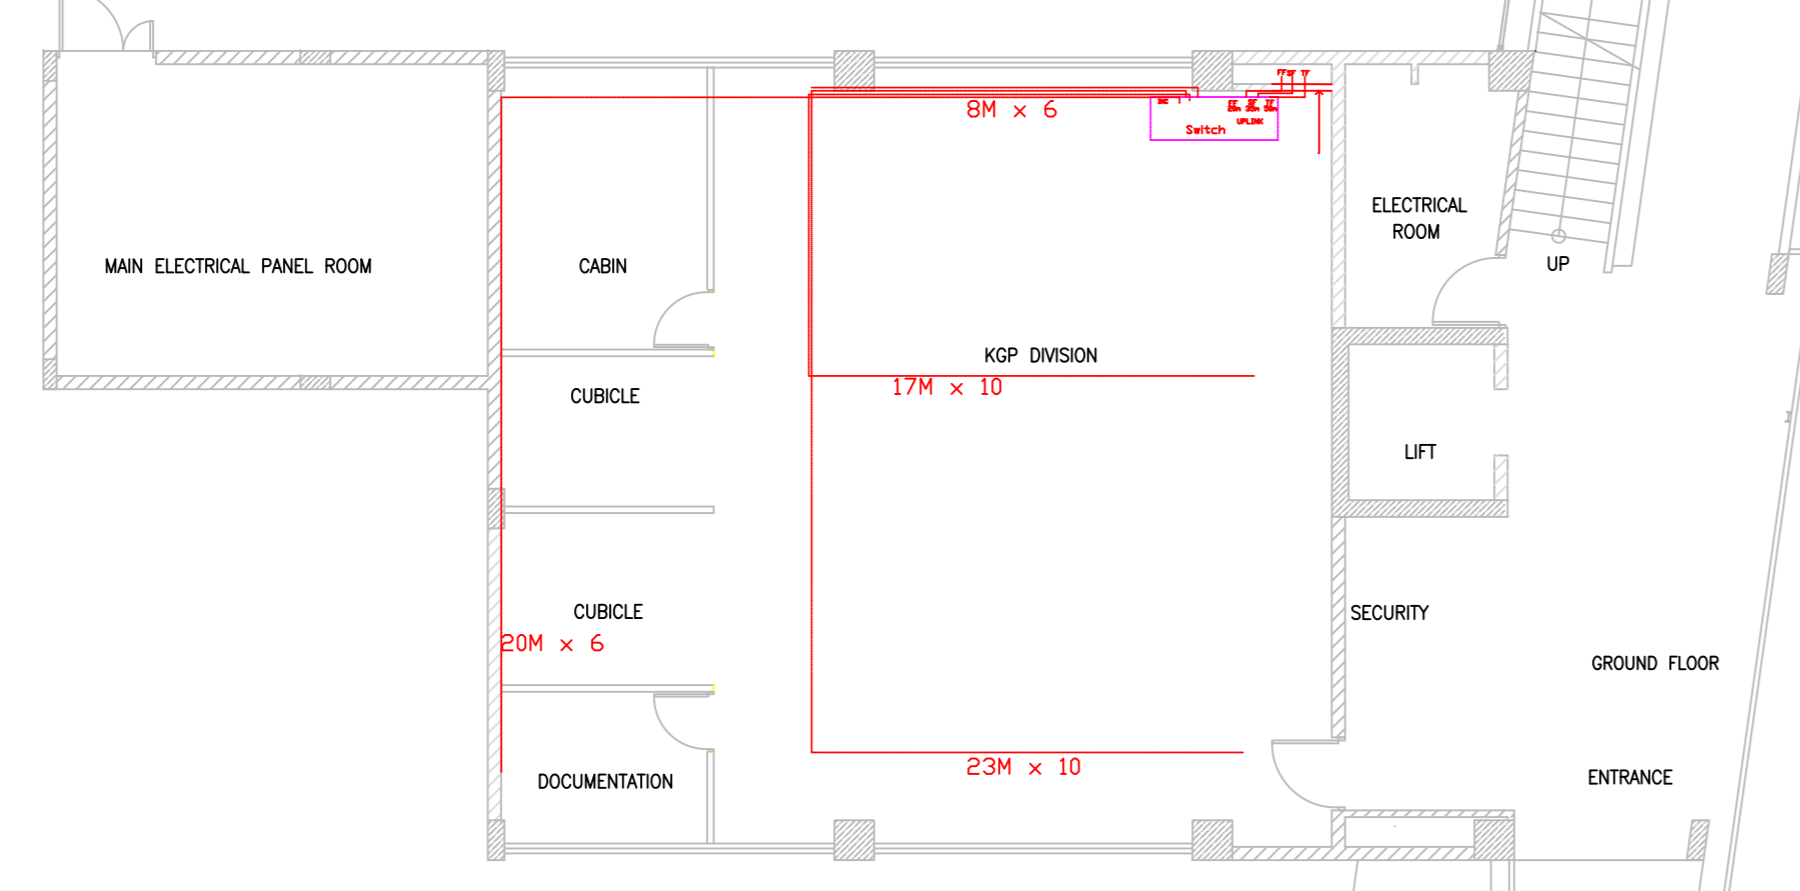

GEO BLOCK

ADMIN BLOCK

C1 BLOCK

C2 BLOCK

C3 BLOCK

AUDITORIUM BLOCK

KEY PLAN

N

FOR TENDER

LEGEND

CLIENT

NCSCM

PROJECT TITLE

NCSCM BUILDING NETWORKING

DRAWING TITLE

NETWORKING LAYOUT : GROUND FLOOR