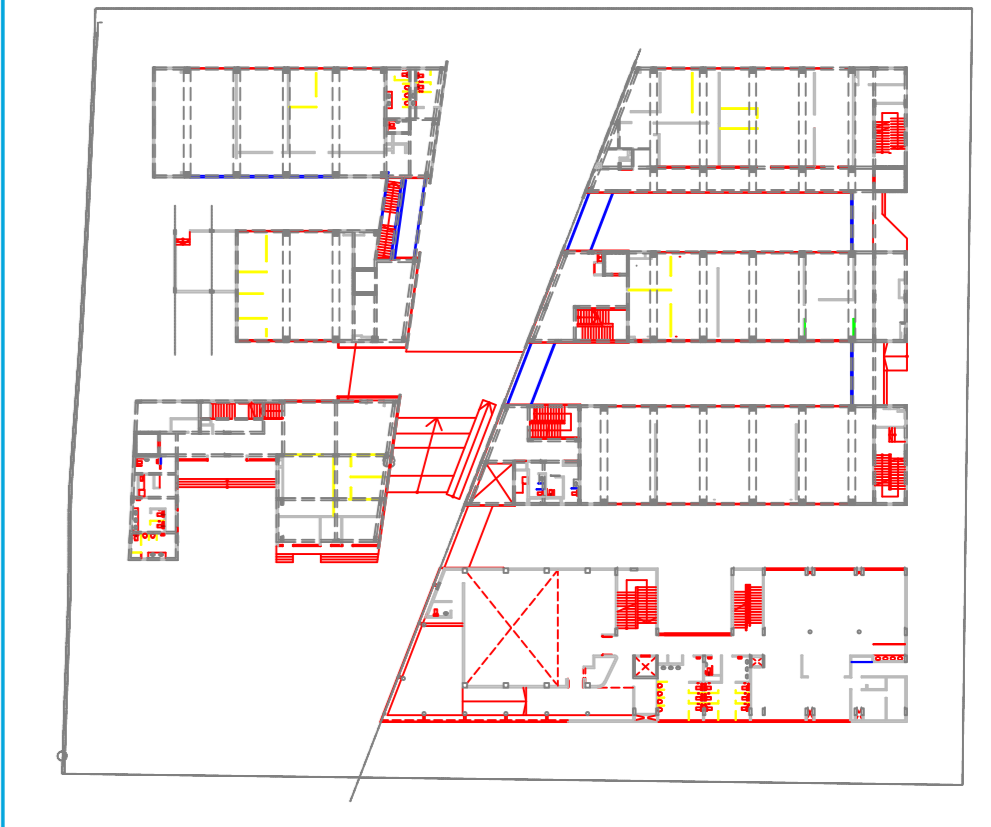

GEO BLOCK

ADMIN BLOCK

C1 BLOCK

C2 BLOCK

C3 BLOCK

AUDITORIUM BLOCK

KEY PLAN

N

FOR TENDER

LEGEND

CLIENT

NCSCM

PROJECT TITLE

NCSCM BUILDING NETWORKING

DRAWING TITLE

NETWORKING LAYOUT : GROUND FLOOR