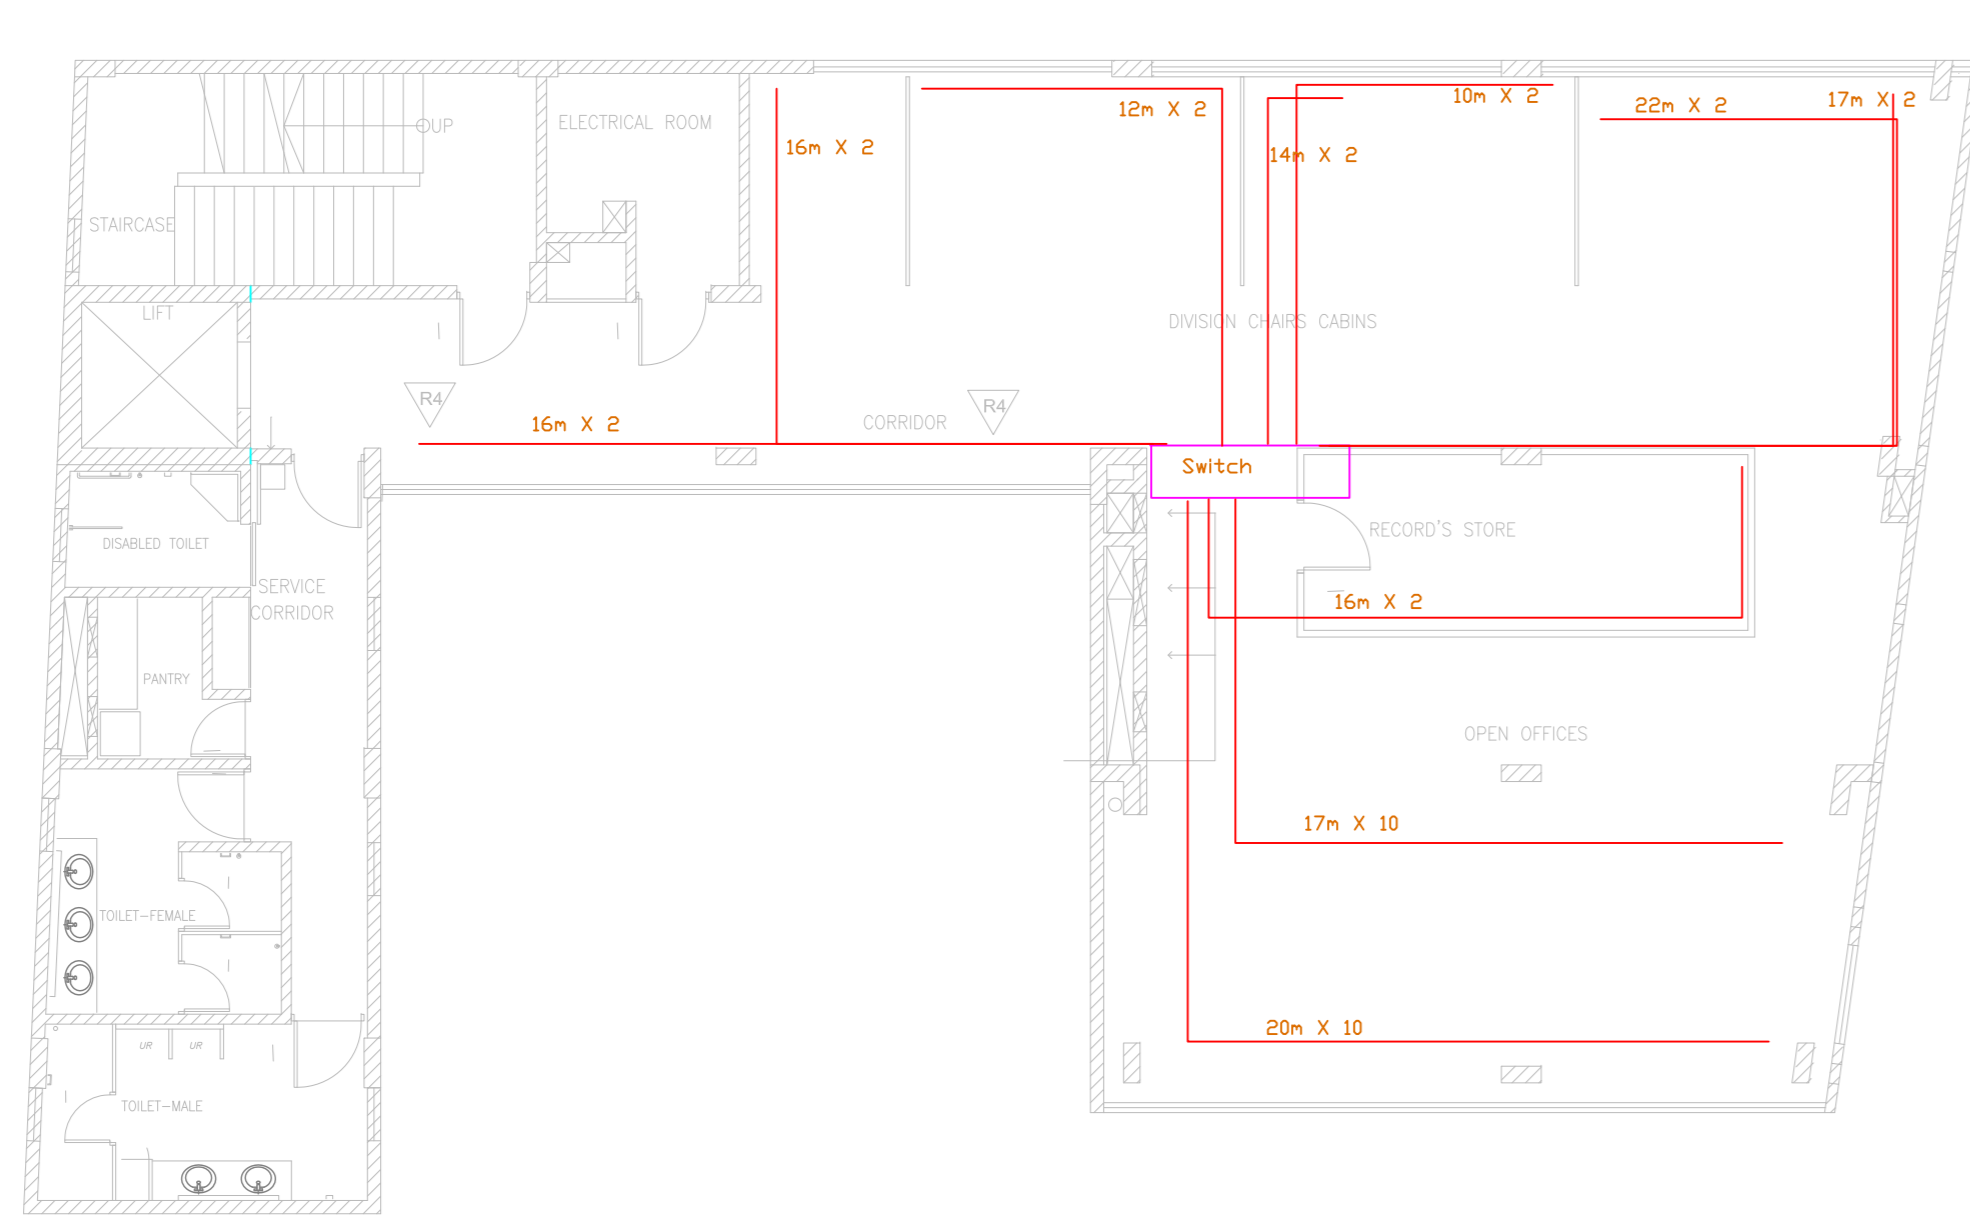

GEO BLOCK

ADMIN BLOCK

C1 BLOCK

C2 BLOCK

C3 BLOCK

AUDITORIUM BLOCK

KEY PLAN

N

FOR TENDER

LEGEND

CLIENT

NCSCM

PROJECT TITLE

NCSCM BUILDING NETWORKING

DRAWING TITLE

NETWORKING LAYOUT : SECOND FLOOR