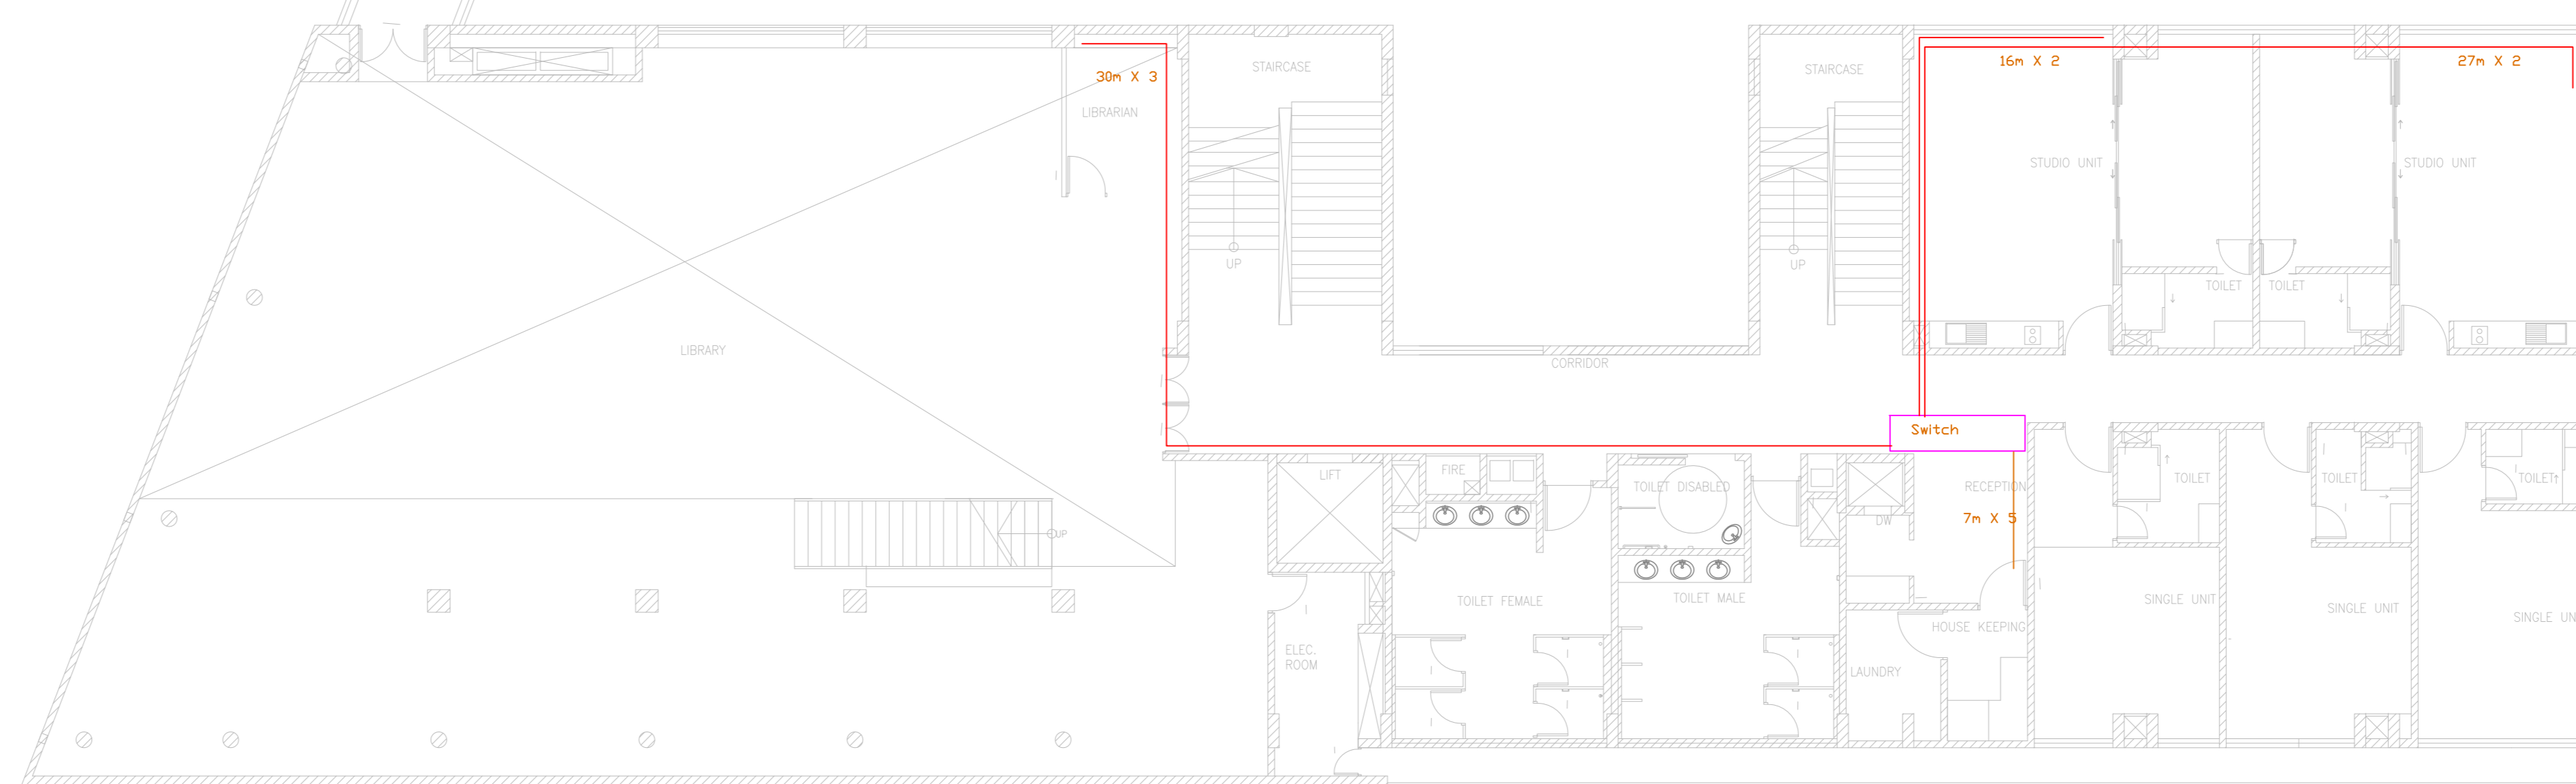

GEO BLOCK

ADMIN BLOCK

C1 BLOCK

C2 BLOCK

C3 BLOCK

AUDITORIUM BLOCK

KEY PLAN

N

FOR TENDER

LEGEND

CLIENT

NCSCM

PROJECT TITLE

NCSCM BUILDING NETWORKING

DRAWING TITLE

NETWORKING LAYOUT : SECOND FLOOR