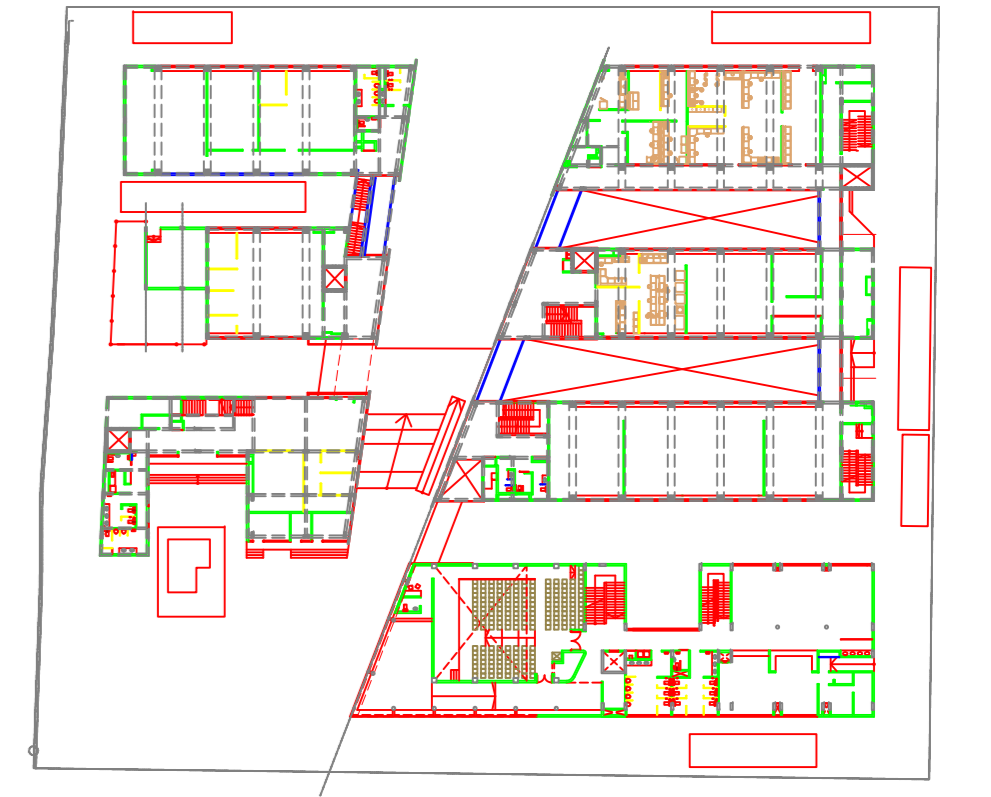

GEO BLOCK

ADMIN BLOCK

C1 BLOCK

C2 BLOCK

C3 BLOCK

AUDITORIUM BLOCK

KEY PLAN

N

FOR TENDER

LEGEND

- Network line CAT 6 cable
- Network Switch

CLIENT

NCSCM

PROJECT TITLE

NCSCM BUILDING NETWORKING

DRAWING TITLE

NETWORKING LAYOUT : FIRST FLOOR