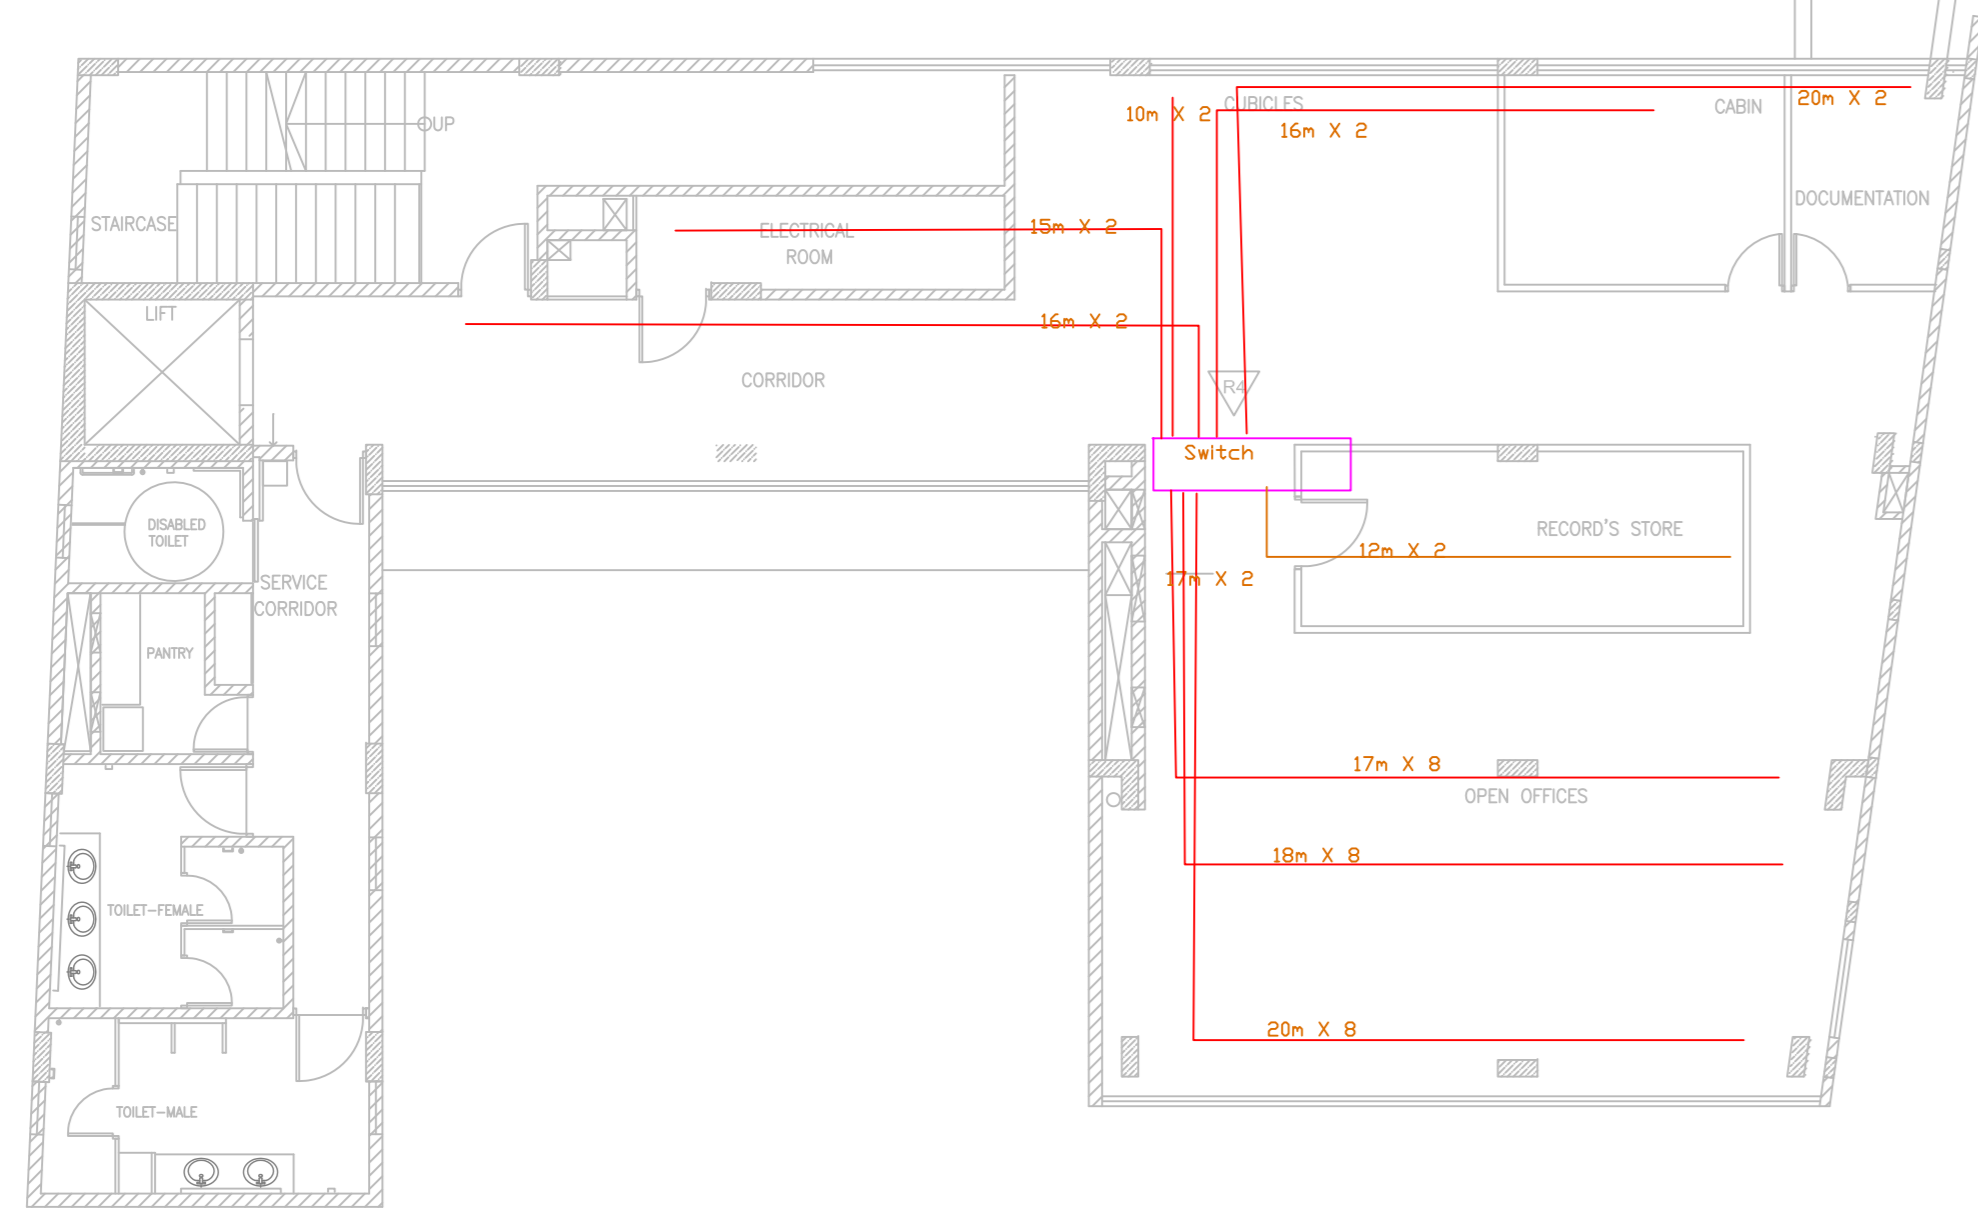

GEO BLOCK

ADMIN BLOCK

C1 BLOCK

C2 BLOCK

C3 BLOCK

AUDITORIUM BLOCK

KEY PLAN

N

FOR TENDER

LEGEND

- Network line CAT 6 cable
- Network Switch

CLIENT

NCSCM

PROJECT TITLE

NCSCM BUILDING NETWORKING

DRAWING TITLE

NETWORKING LAYOUT : FIRST FLOOR