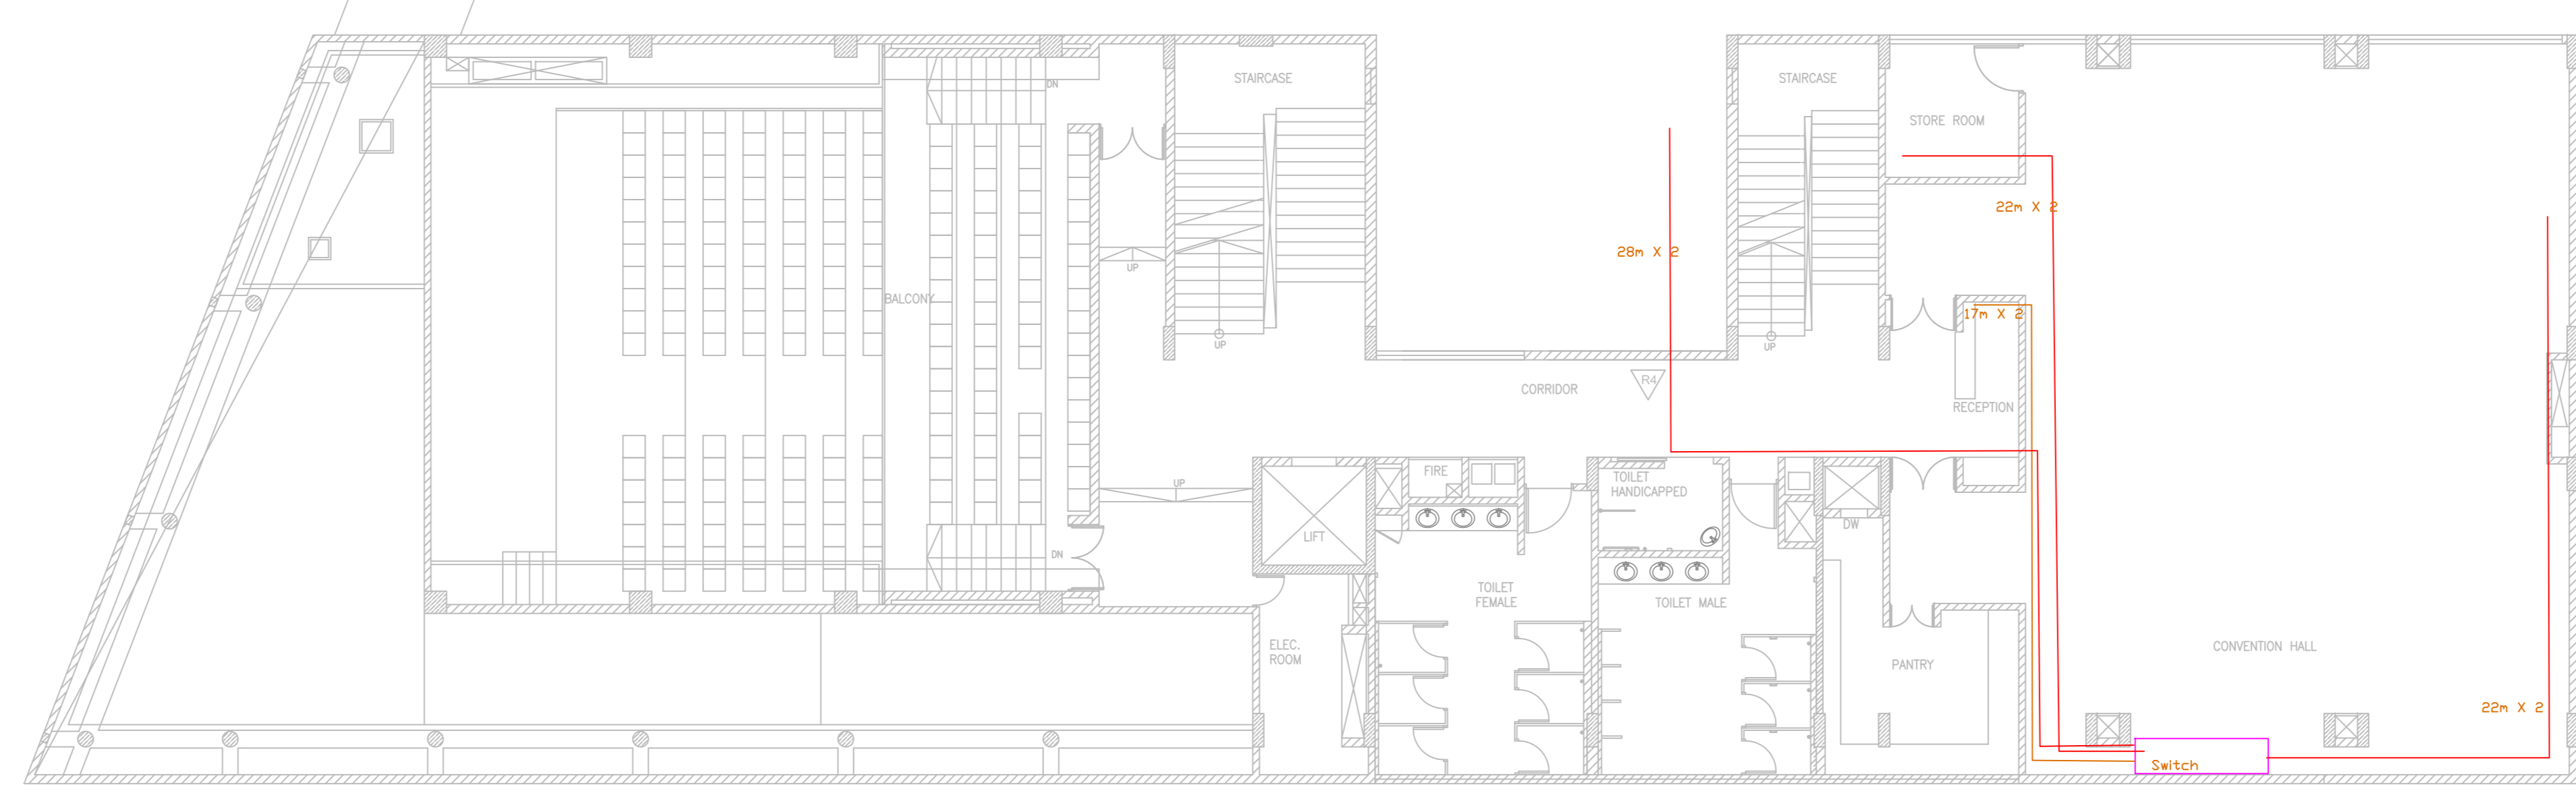

GEO BLOCK

ADMIN BLOCK

C1 BLOCK

C2 BLOCK

C3 BLOCK

AUDITORIUM BLOCK

KEY PLAN

N

FOR TENDER

LEGEND

- Network line CAT 6 cable
- Network Switch

CLIENT

NCSCM

PROJECT TITLE

NCSCM BUILDING NETWORKING

DRAWING TITLE

NETWORKING LAYOUT : FIRST FLOOR