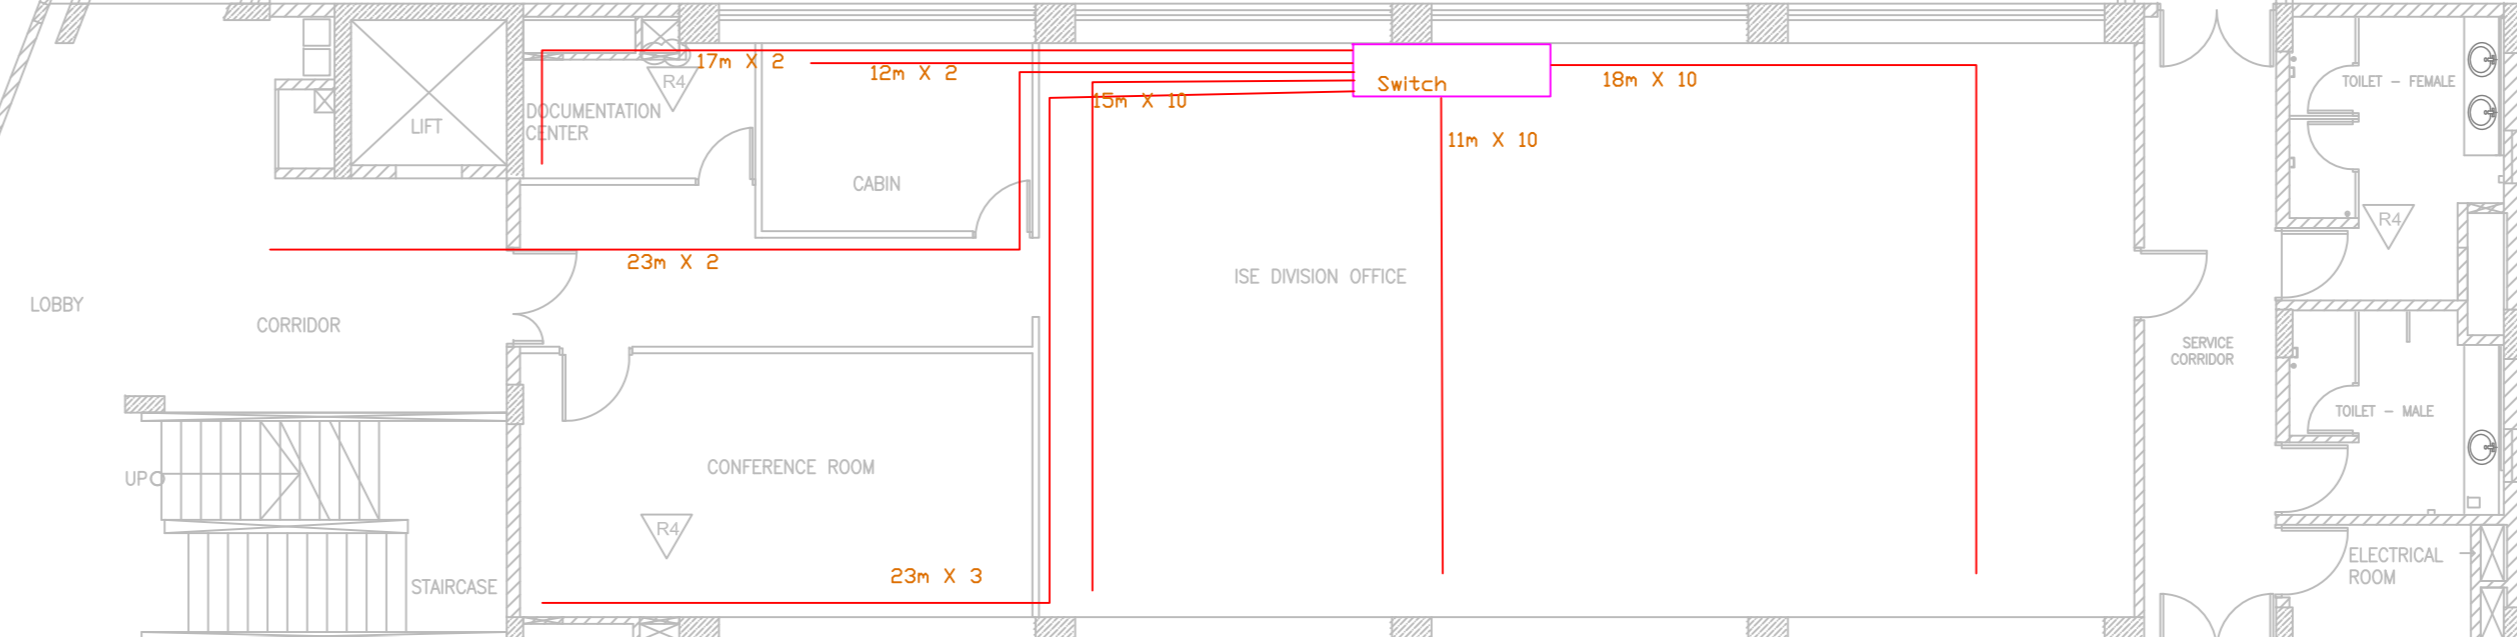

GEO BLOCK

ADMIN BLOCK

C1 BLOCK

C2 BLOCK

C3 BLOCK

AUDITORIUM BLOCK

KEY PLAN

N

FOR TENDER

LEGEND

- Network line CAT 6 cable
- Network Switch

CLIENT

NCSCM

PROJECT TITLE

NCSCM BUILDING NETWORKING

DRAWING TITLE

NETWORKING LAYOUT : FIRST FLOOR