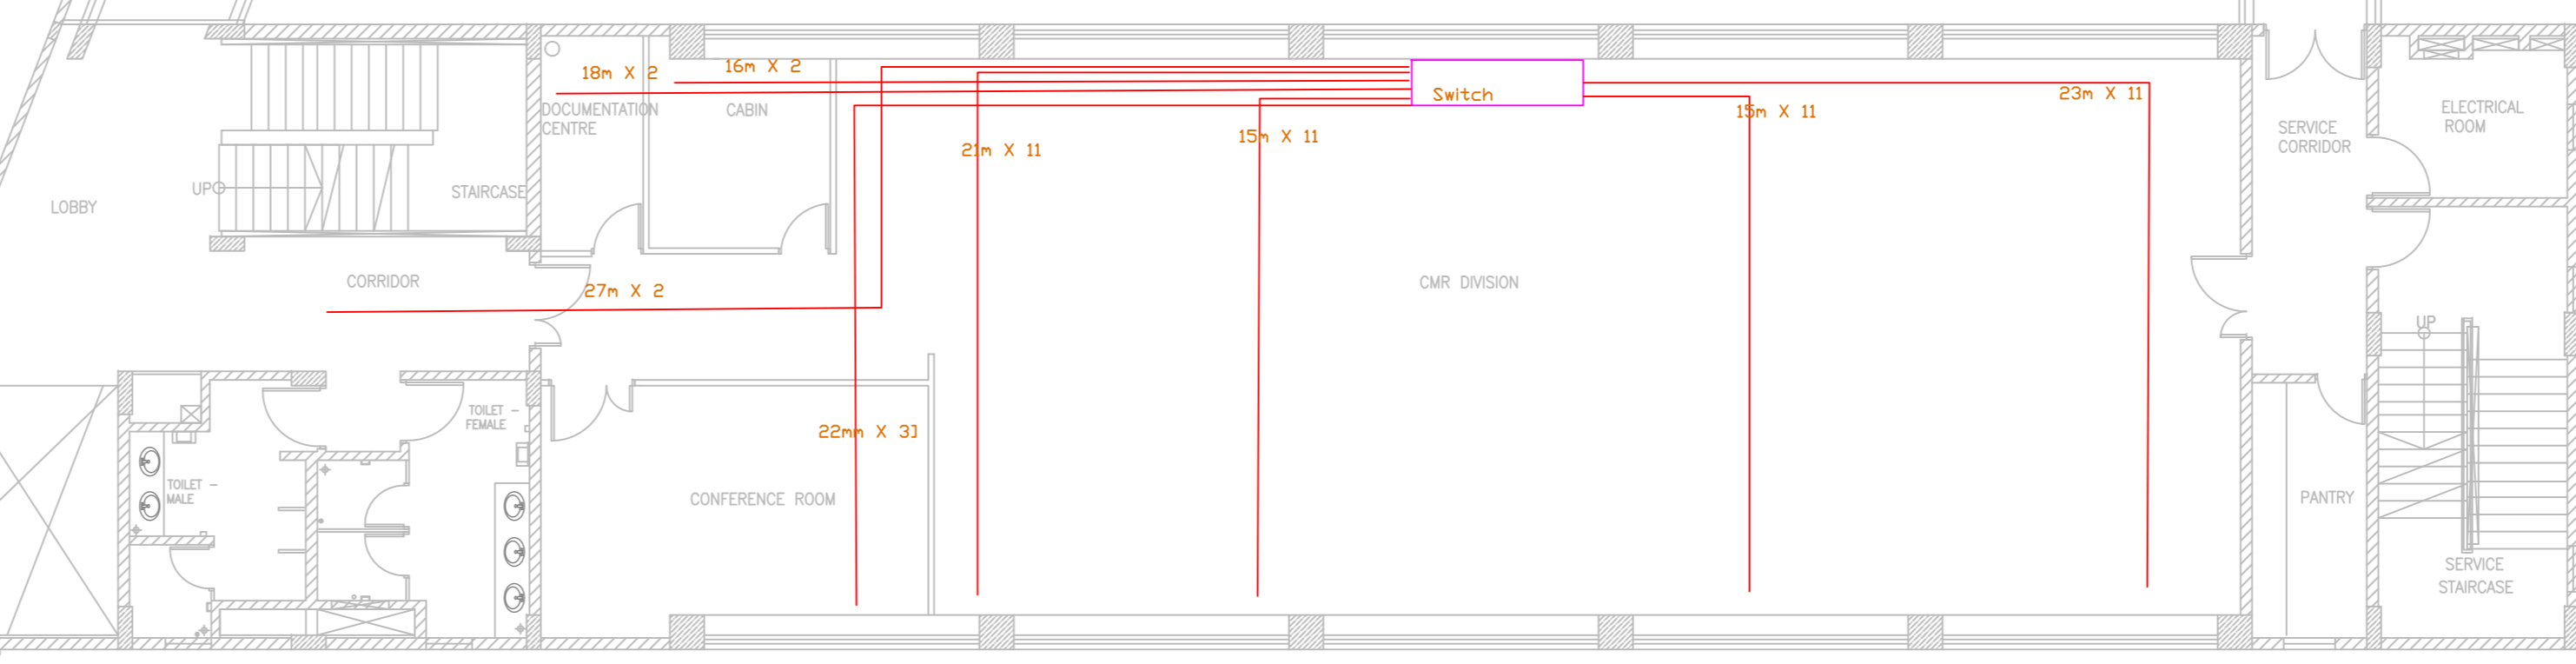

GEO BLOCK

ADMIN BLOCK

C1 BLOCK

C2 BLOCK

C3 BLOCK

AUDITORIUM BLOCK

KEY PLAN

N

FOR TENDER

LEGEND

- Network line CAT 6 cable
- Network Switch

CLIENT

NCSCM

PROJECT TITLE

NCSCM BUILDING NETWORKING

DRAWING TITLE

NETWORKING LAYOUT : FIRST FLOOR