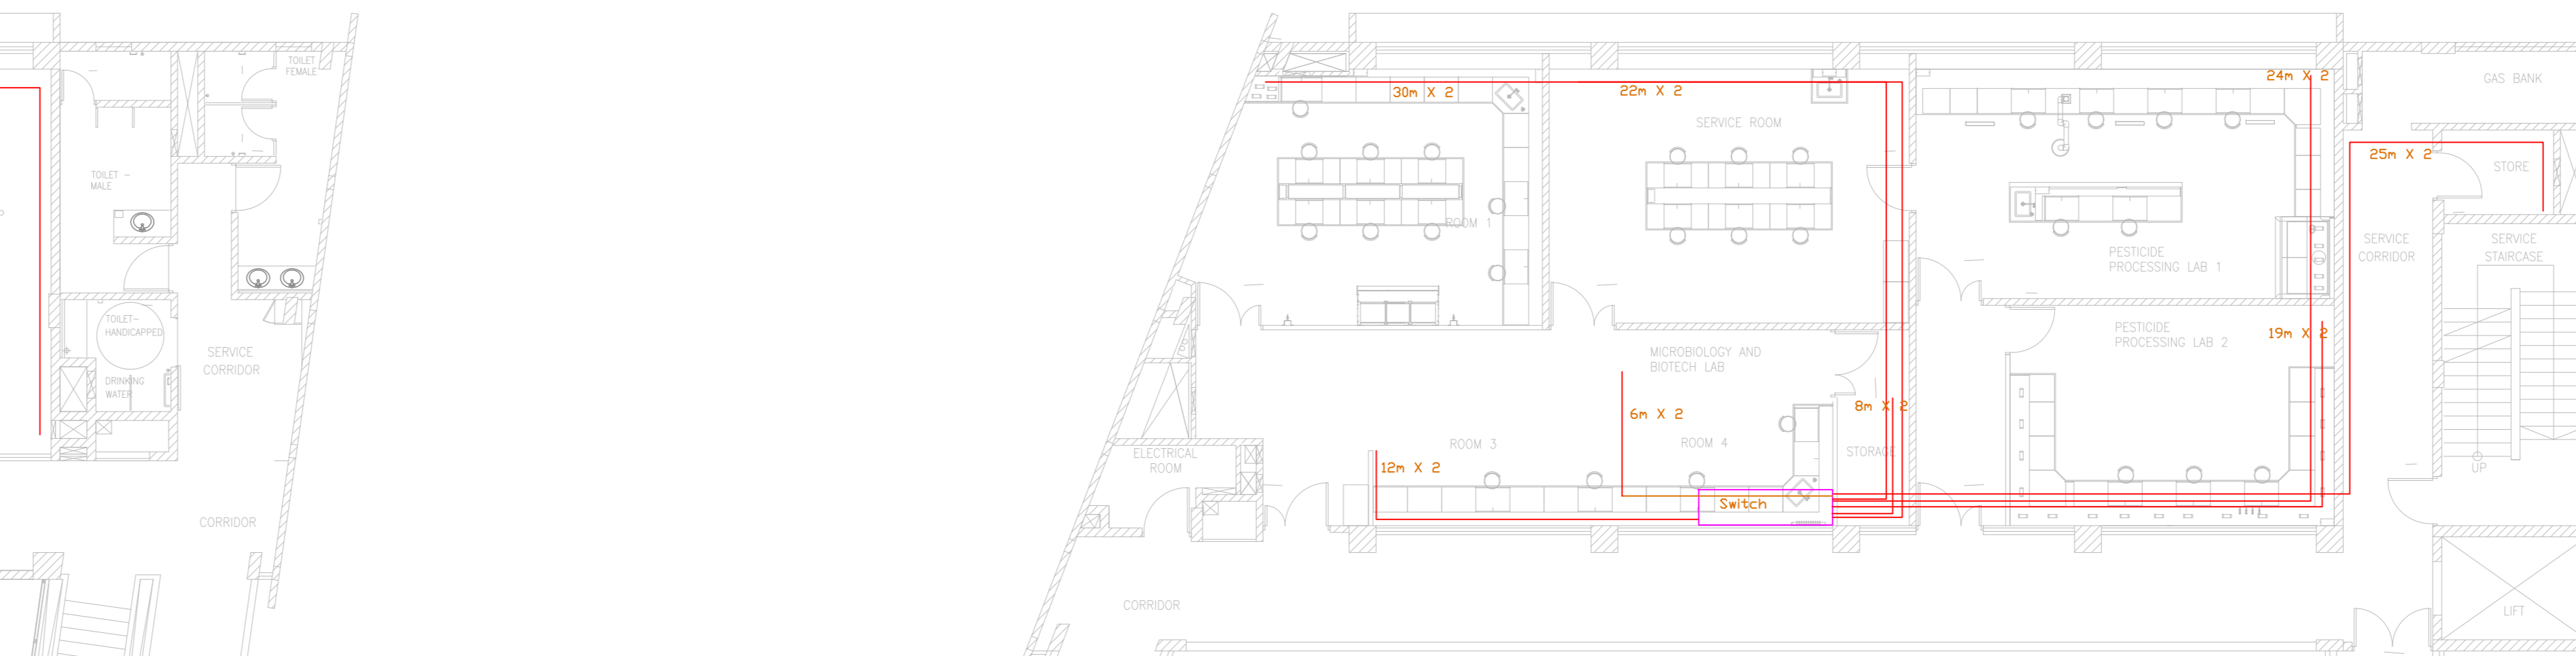

GEO BLOCK

ADMIN BLOCK

C1 BLOCK

C2 BLOCK

C3 BLOCK

AUDITORIUM BLOCK

KEY PLAN

N

FOR TENDER

LEGEND

- Network line CAT 6 cable
- Network Switch

CLIENT

NCSCM

PROJECT TITLE

NCSCM BUILDING NETWORKING

DRAWING TITLE

NETWORKING LAYOUT : SECOND FLOOR