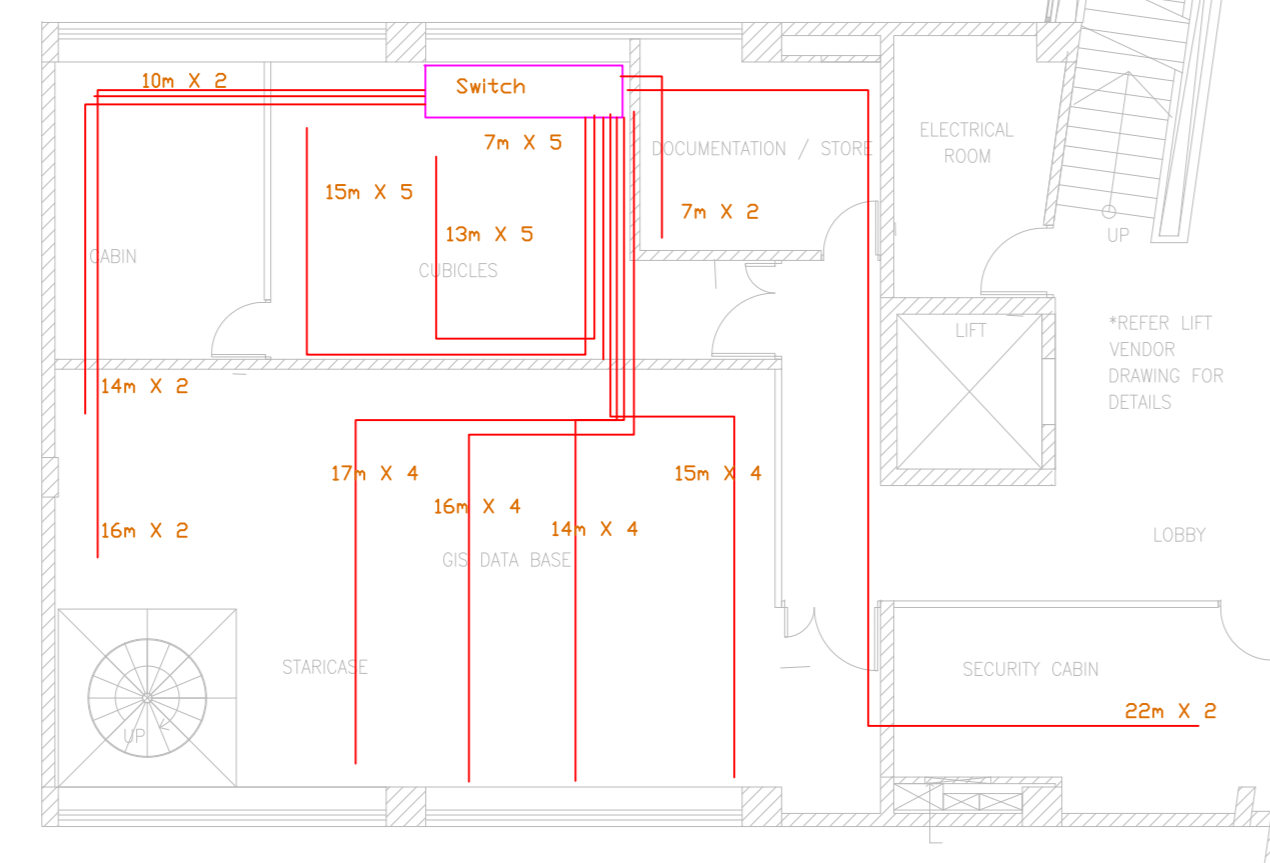

GEO BLOCK

ADMIN BLOCK

C1 BLOCK

C2 BLOCK

C3 BLOCK

AUDITORIUM BLOCK

KEY PLAN

N

FOR TENDER

LEGEND

- Network line CAT 6 cable
- Network Switch

CLIENT

NCSCM

PROJECT TITLE

NCSCM BUILDING NETWORKING

DRAWING TITLE

NETWORKING LAYOUT : SECOND FLOOR