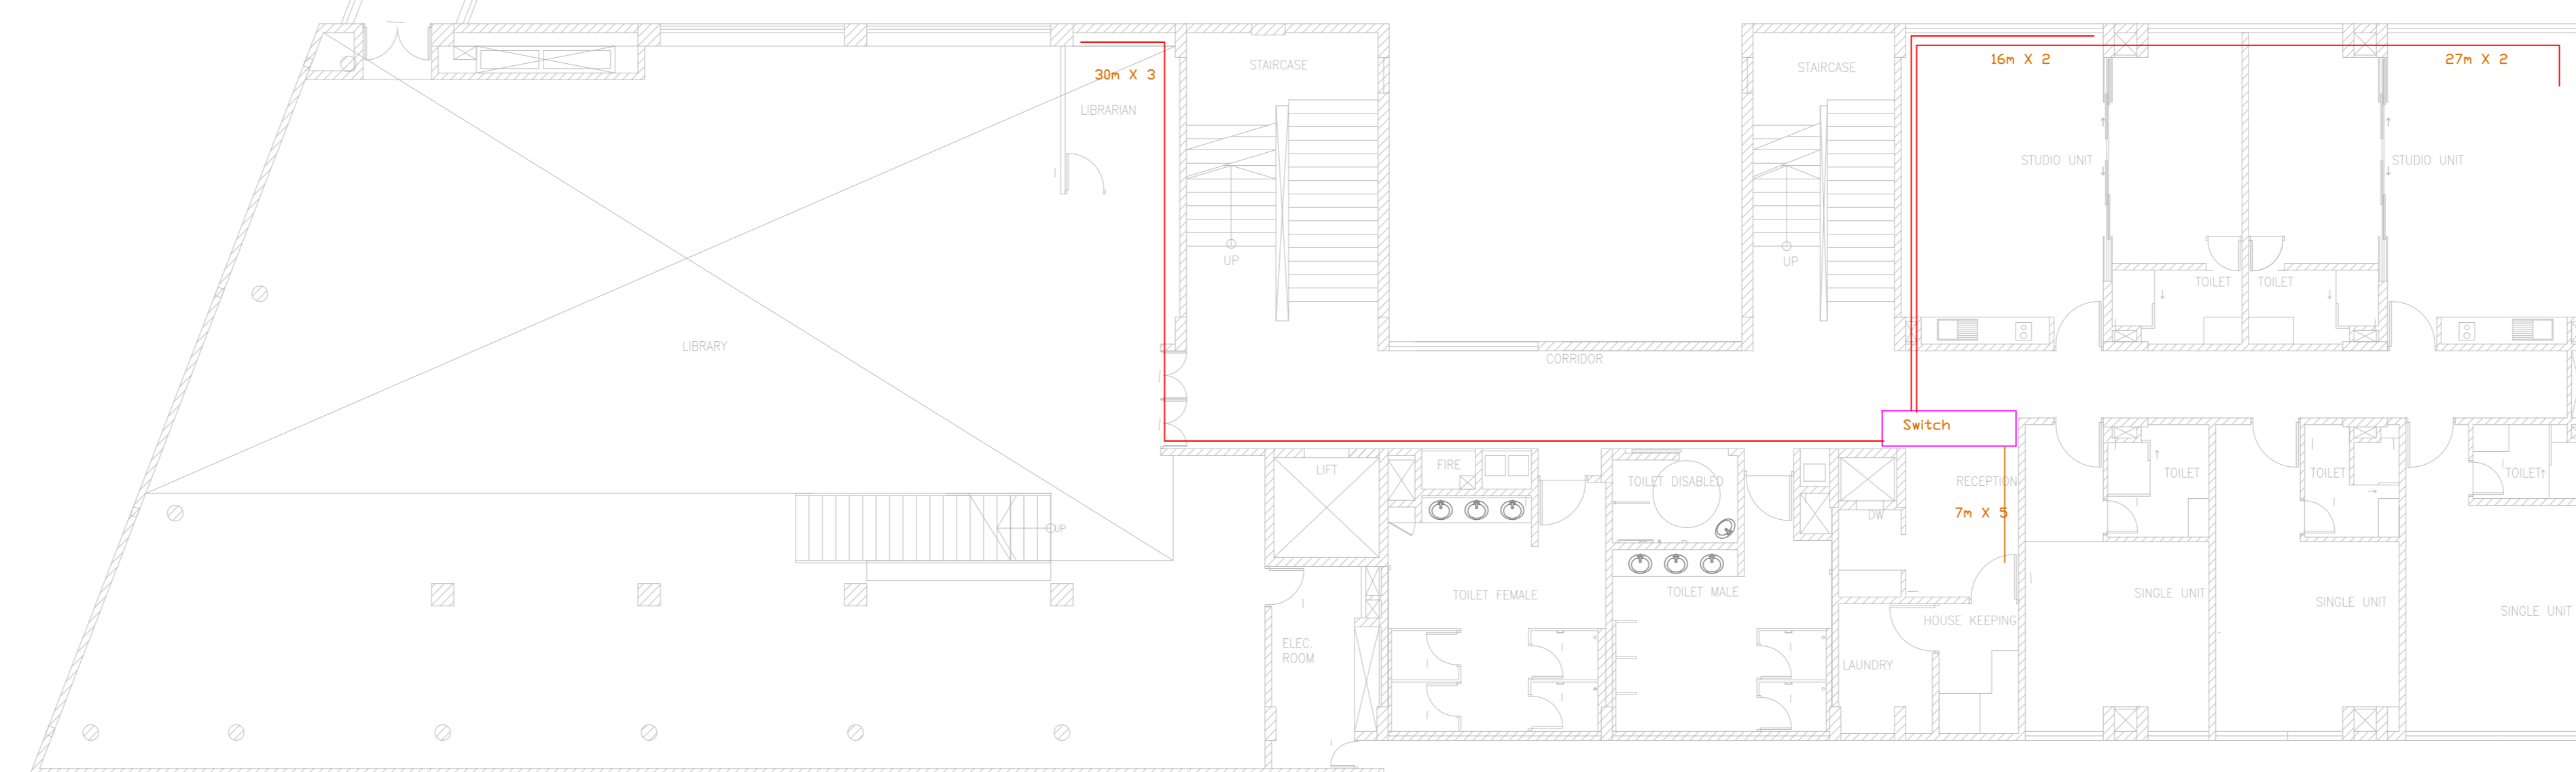

GEO BLOCK

ADMIN BLOCK

C1 BLOCK

C2 BLOCK

C3 BLOCK

AUDITORIUM BLOCK

KEY PLAN

N

FOR TENDER

LEGEND

- Network line CAT 6 cable
- Network Switch

CLIENT

NCSCM

PROJECT TITLE

NCSCM BUILDING NETWORKING

DRAWING TITLE

NETWORKING LAYOUT : SECOND FLOOR