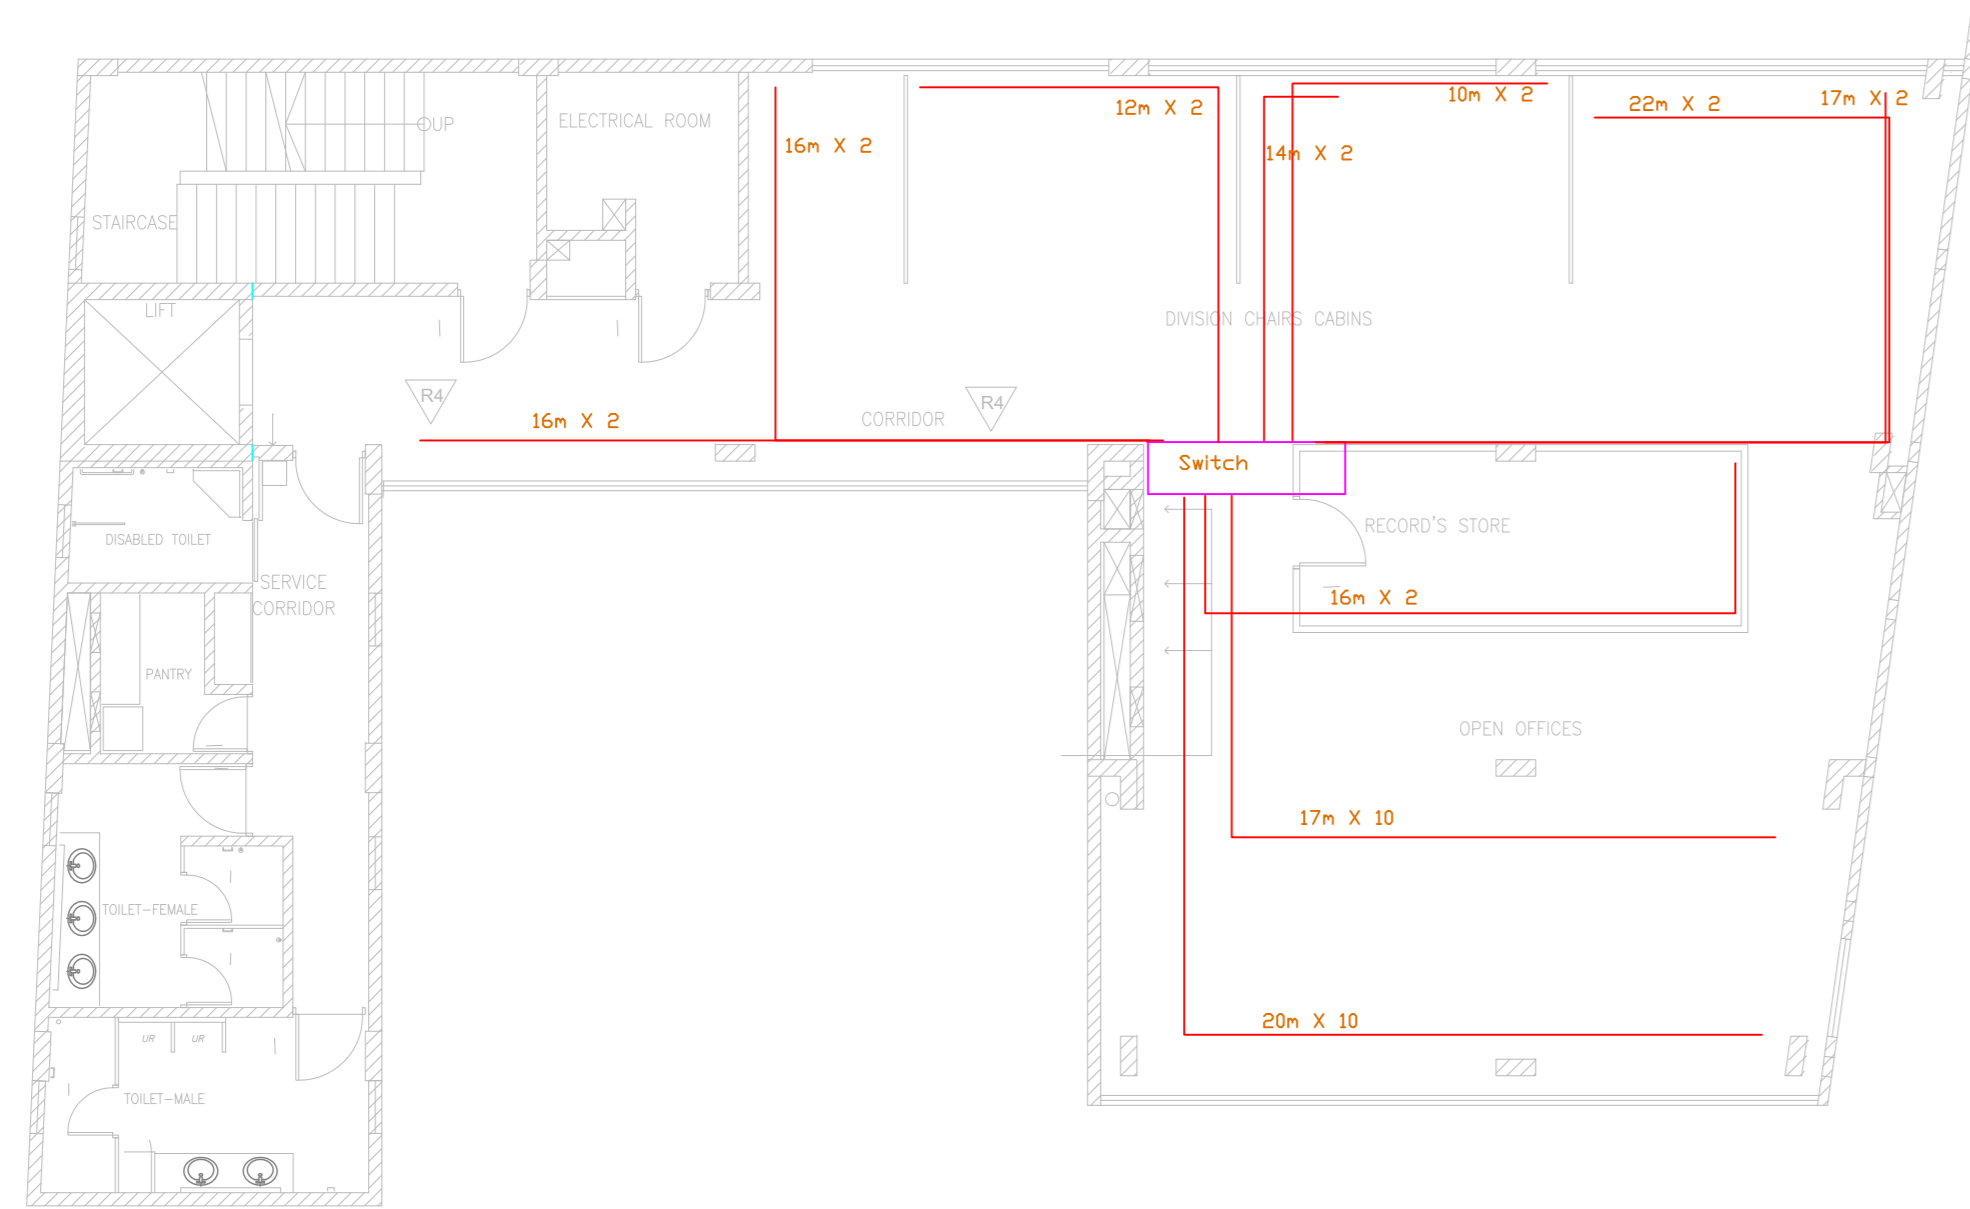

GEO BLOCK

ADMIN BLOCK

C1 BLOCK

C2 BLOCK

C3 BLOCK

AUDITORIUM BLOCK

KEY PLAN

N

FOR TENDER

LEGEND

- Network line CAT 6 cable
- Network Switch

CLIENT

NCSCM

PROJECT TITLE

NCSCM BUILDING NETWORKING

DRAWING TITLE

NETWORKING LAYOUT : SECOND FLOOR